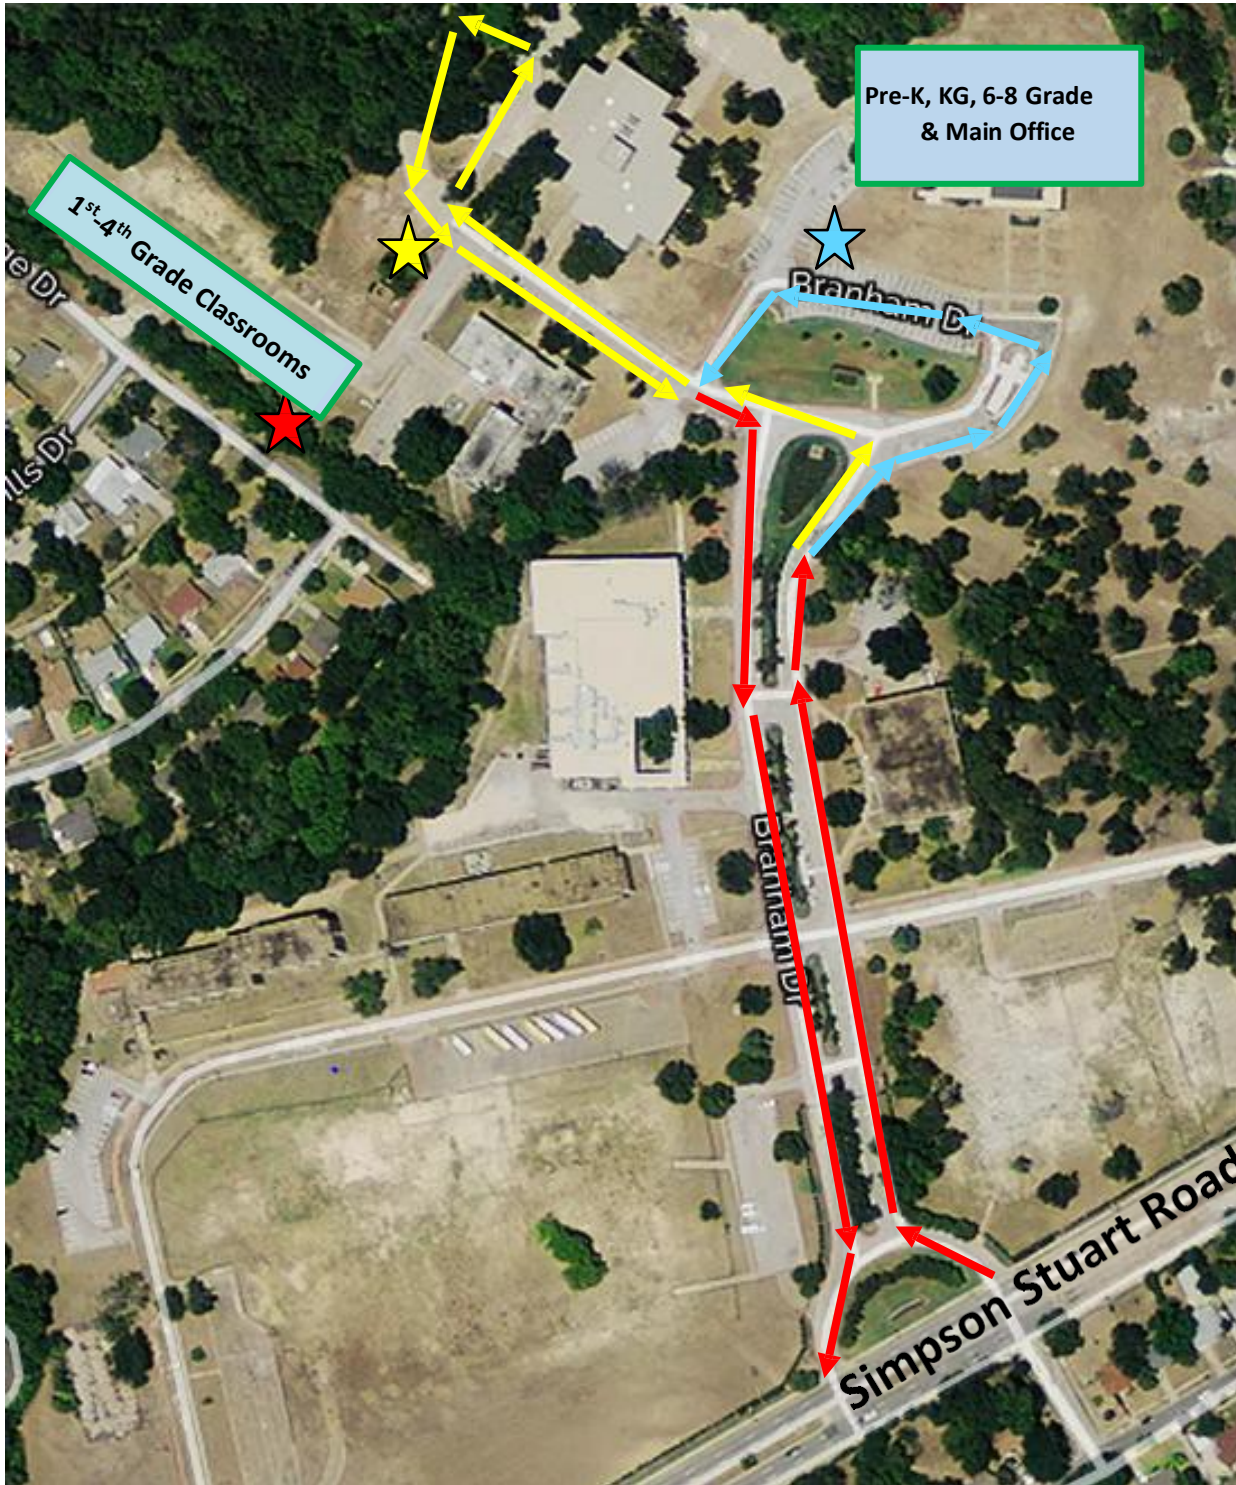

Trinity Environmental Academy Drop Off and Pick Up Routes and Times for 2018-2019 School Year

All vehicles enter and exit the campus by following the red arrows. Have your carline tag visible hanging from your rear-view mirror as you drive through the campus.

Drop Off 7:30AM-8:00 AM

Pre-K, KG and 6th-8th Grade Only: follow blue arrows to blue star.

1st-4th Grade Only: follow yellow arrows to yellow star.

Pre-K, KG, 6th-8th Grade and 1st-4th Grade: follow the blue arrows to the blue star and drop off Pre-K, KG and 6th-8th grade, then turn right at the bottom of the hill and follow the yellow arrows to the yellow star and drop off 1st-4th grade.